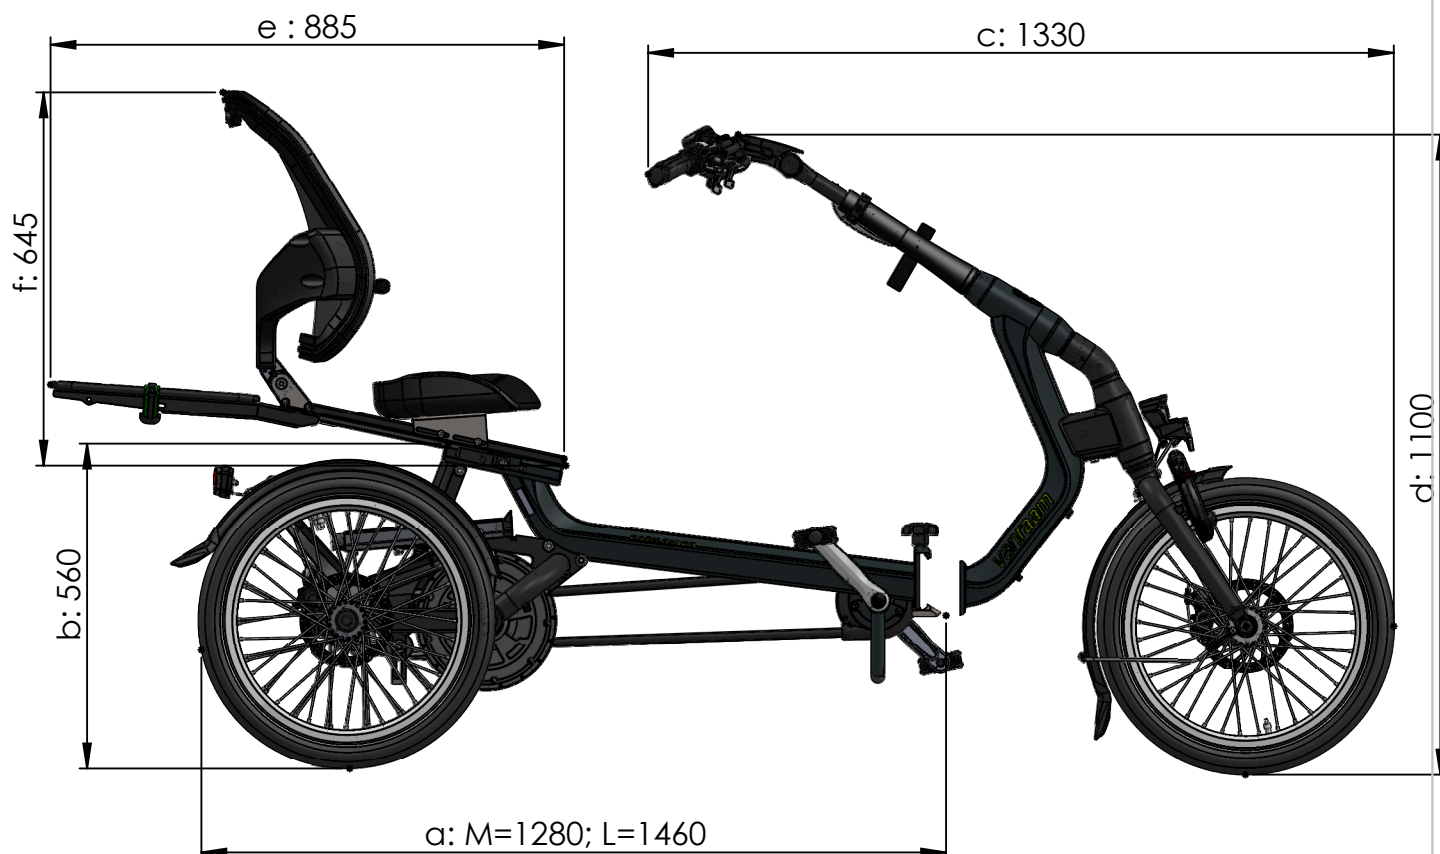

vanraam®
Let's all cycle

a = maximum length	M=1280; L=1460 mm
b = height	558 mm
c = maximum length	1330 mm
d = maximum height	1100 mm
e = length	885 mm
f = height	645 mm

The seat can be removed. See the manual for doing so.
For complete measurements, see main drawing.