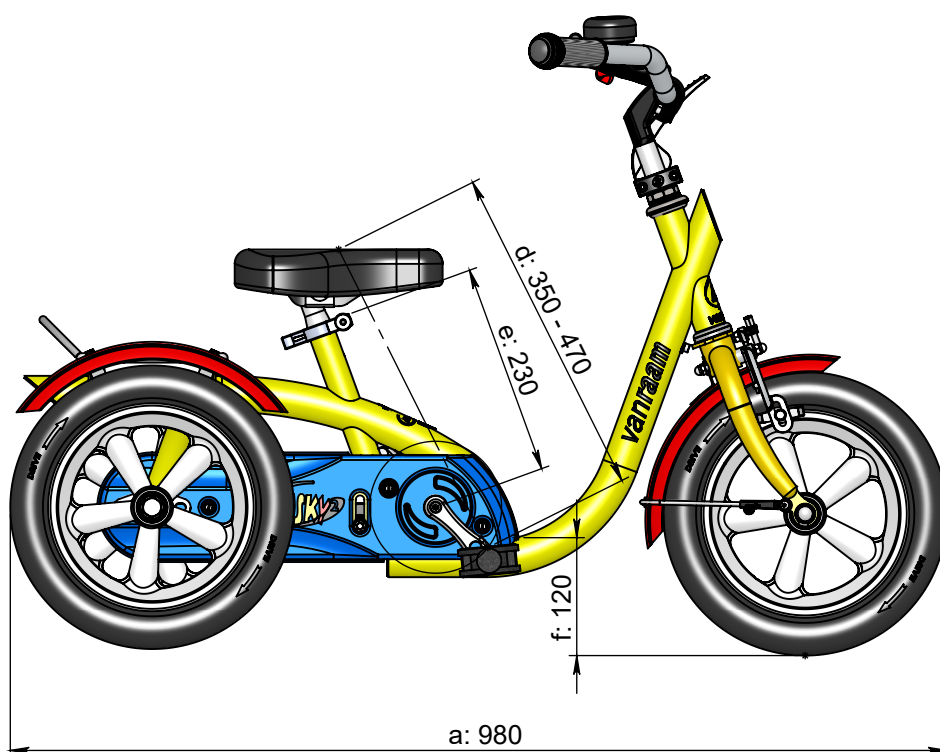

vanraam®
Let's all cycle

turning circle = 1,7 m

Standard frame size

a = maximum length 980 mm

b = maximum width 590 mm

c = height 680 mm

d = inseam 350 mm - 470 mm

e = frame height 230 mm

f = standover height 120 mm