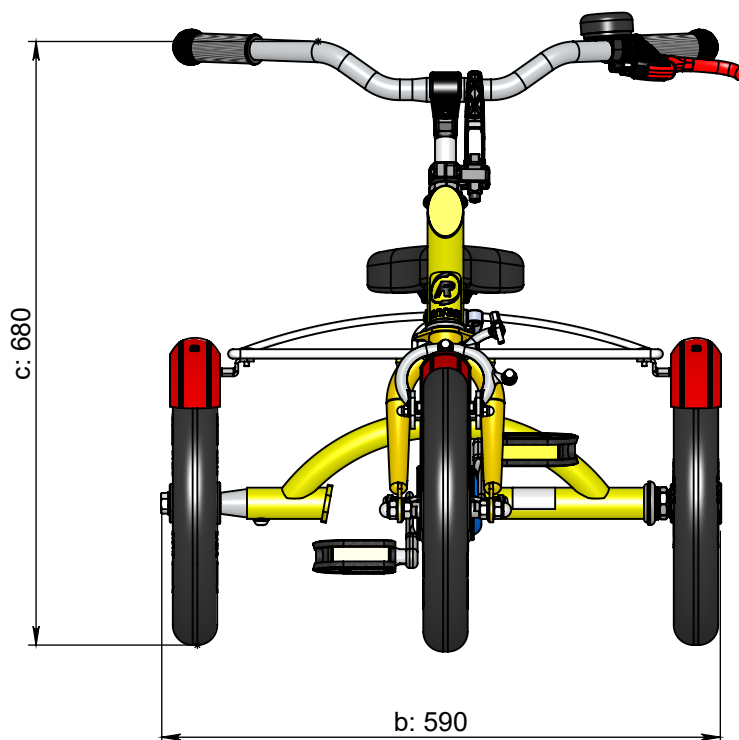

vanraam®
Let's all cycle

turning circle = 1,7 m

Standard frame size

a = maximum length 980 mm

b = maximum width 590 mm

c = height 680 mm

d = inseam 350 mm - 470 mm

e = frame height 230 mm

f = standover height 120 mm