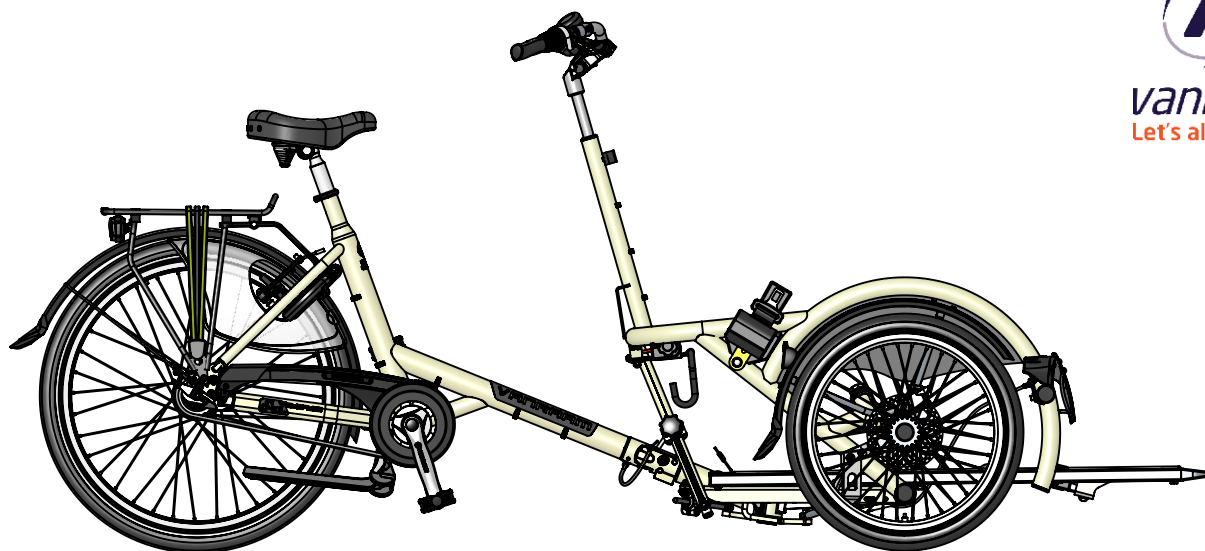

vanraam®
Let's all cycle

Divisible frame

a = height 919 mm

b = maximum length 1400 mm

c = height 1128 mm

d = maximum length 1475 mm

For full size see main drawing