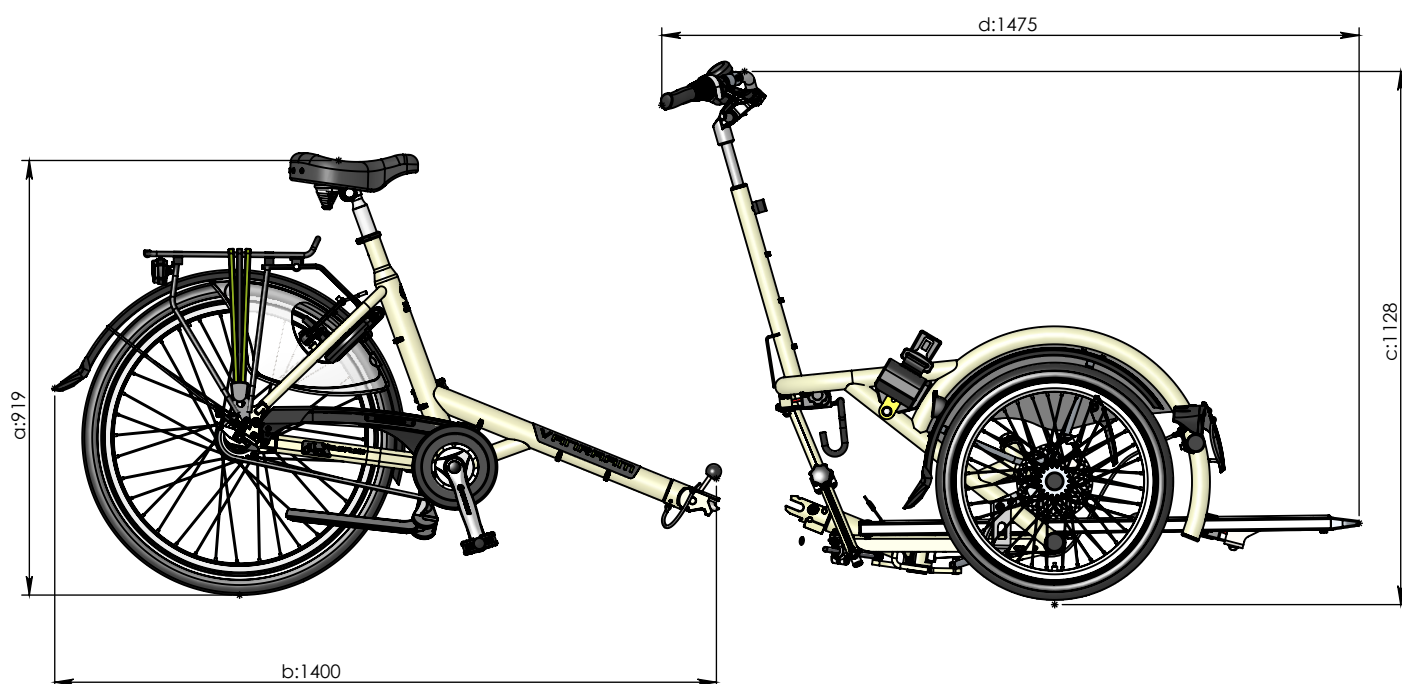

vanraam®
Let's all cycle

Divisible frame

a = height 919 mm

b = maximum length 1400 mm

c = height 1128 mm

d = maximum length 1475 mm

For full size see main drawing