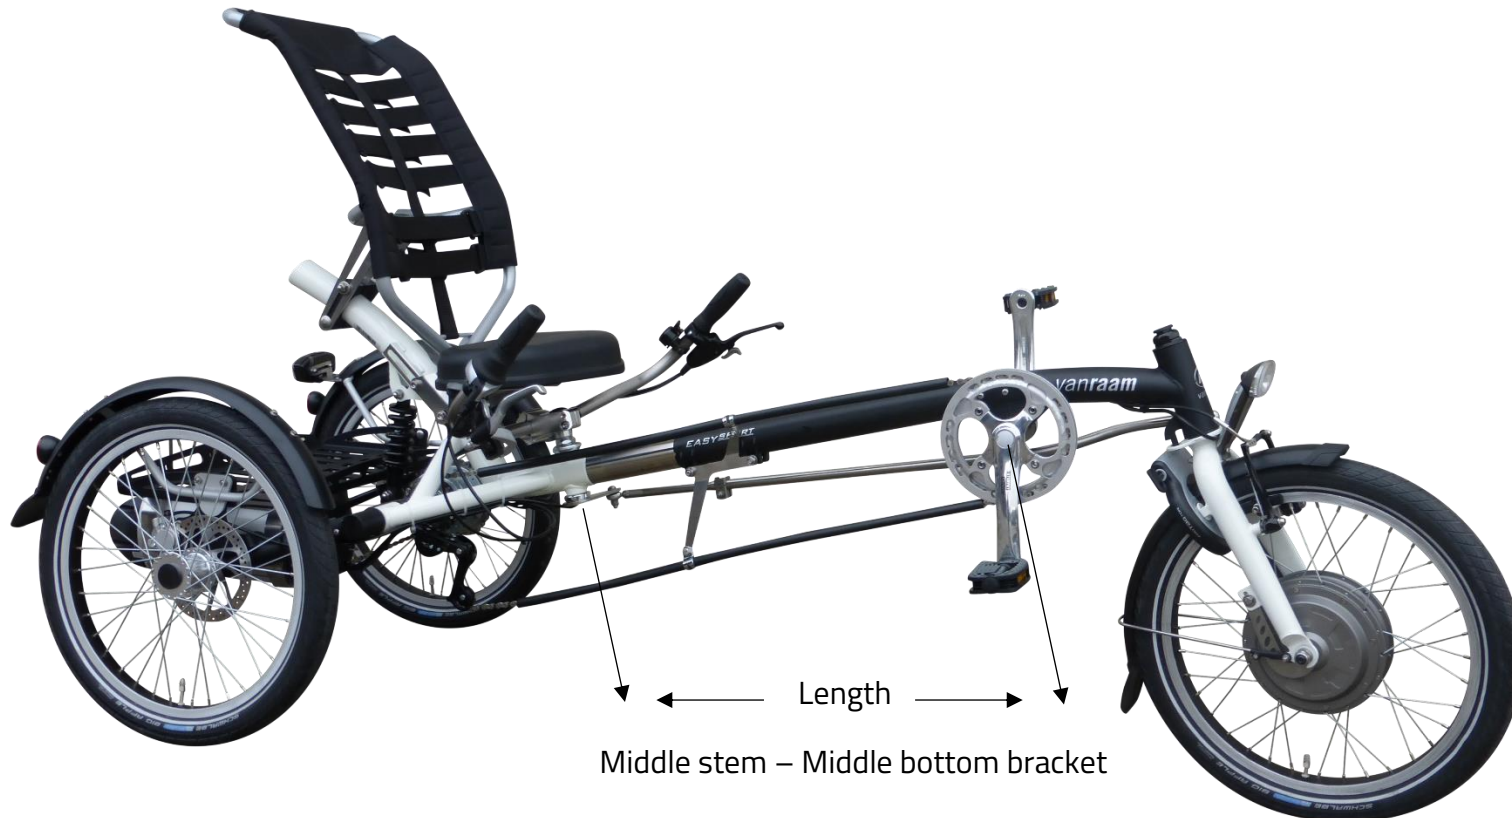

Van Raam Easy Sport recumbent tricycle length adjusted to order

Please note: before setting the length, the seat height and seat angle should be set.

Length: (55 – 83,5 cm)