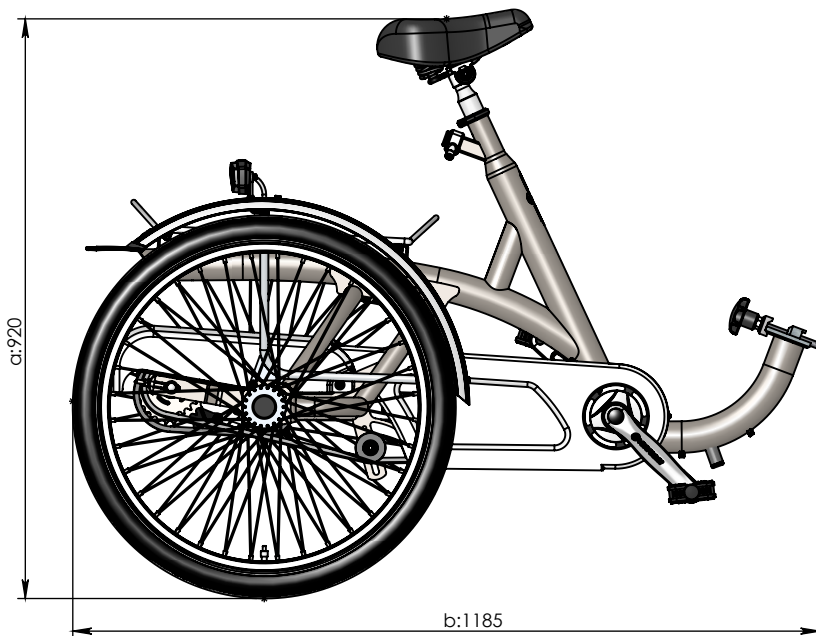

vanraam®
Let's all cycle

Divisible frame

- a = height 920 mm
- b = maximum length 1185 mm
- c = height 1240 mm
- d = maximum length 748 mm

For full size see main drawing