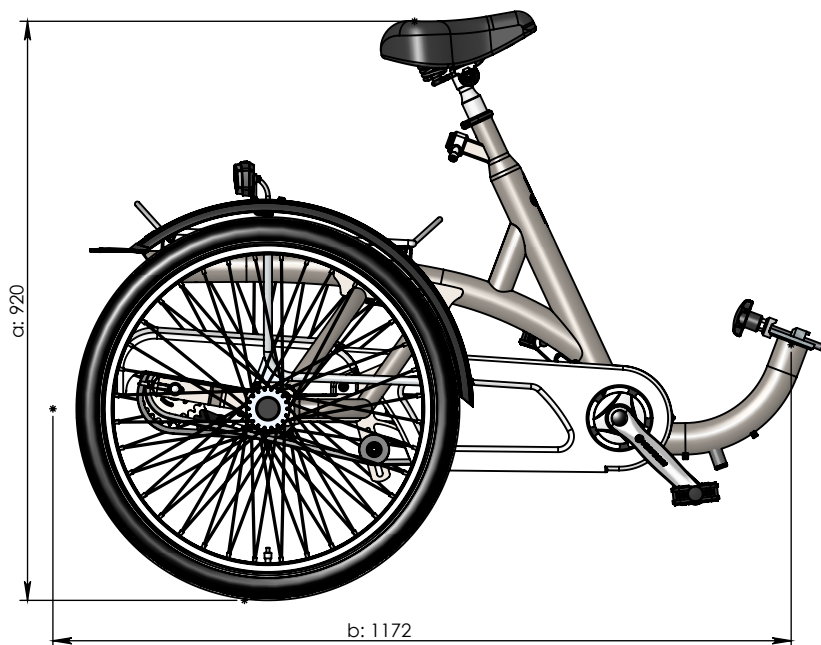

vanraam®
Let's all cycle

Divisible frame

a = height 920 mm

b = maximum length 1172 mm

c = height 1080 mm

d = maximum length 752 mm

For full size see main drawing