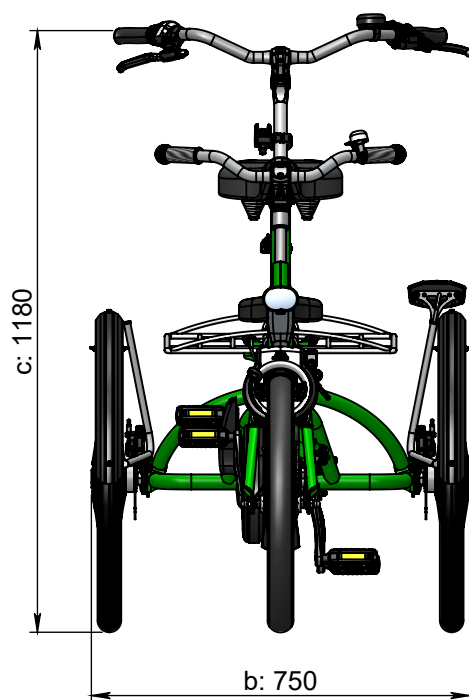

vanraam®
Let's all cycle

turning circle = 5,1 m

Standard frame size

a = maximum length 2460 mm

b = maximum width 750 mm

c = height 1180 mm

d = inseam child 500 mm - 620 mm

(520 mm - 680 mm for backrest option)

e = inseam driver 770 mm - 890 mm

f = frame height child 300 mm

g = frame height driver 520 mm

h = standover height child 360 mm

i = standover height driver 450 mm

j = seat height child 625 mm - 700 mm

k = seat height driver 865 mm - 980 mm

Frame size

Frontside 39 cm, Backside 52 cm

d = inseam 590 mm - 710 mm

f = frameheight 390 mm

j = seat height 715 mm - 790 mm

Frame size

Frontside 26 cm, Backside 52 cm

d = inseam 460 mm - 580 mm

Frontside 30 cm, Backside 43 cm

e = inseam 680 mm - 800 mm

g = frameheight 430 mm

k = seat height 775 mm - 890 mm