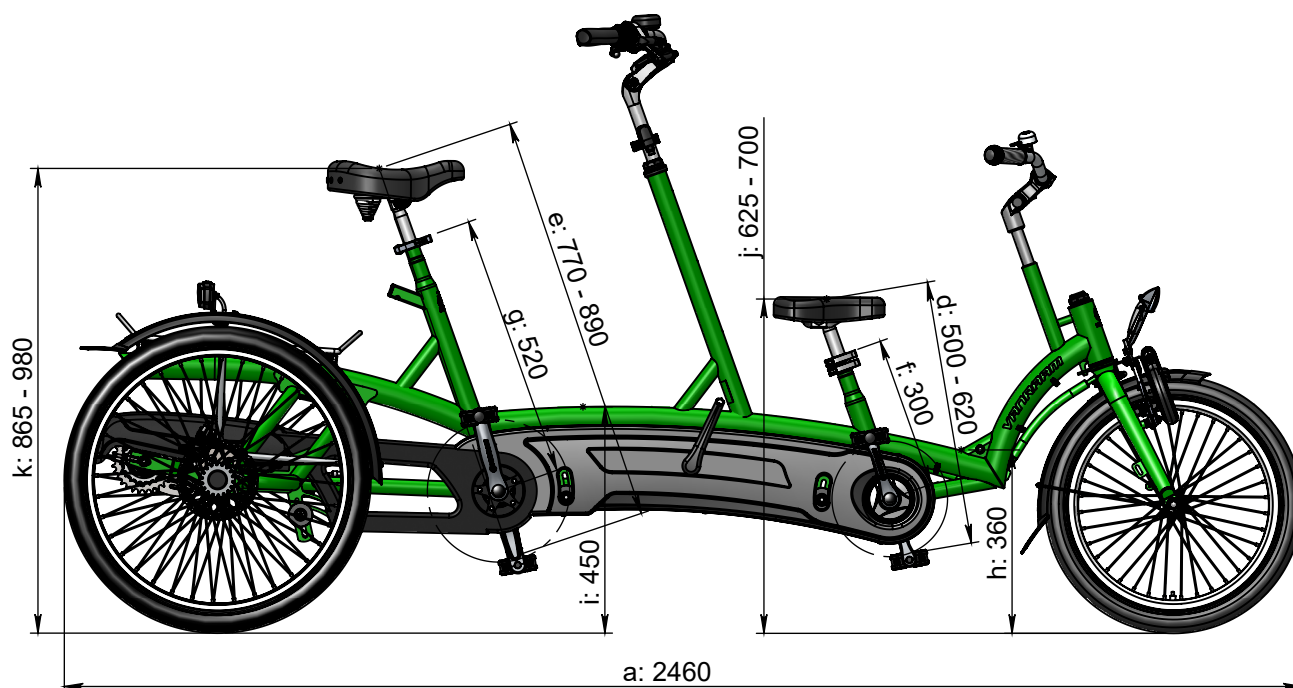

vanraam®
Let's all cycle

turning circle = 5,1 m

Standard frame size

a = maximum length 2460 mm

b = maximum width 750 mm

c = height 1180 mm

d = inseam child 500 mm - 620 mm

(520 mm - 680 mm for backrest option)

e = inseam driver 770 mm - 890 mm

f = frame height child 300 mm

g = frame height driver 520 mm

h = standover height child 360 mm

i = standover height driver 450 mm

j = seat height child 625 mm - 700 mm

k = seat height driver 865 mm - 980 mm

Frame size

Frontside 39 cm, Backside 52 cm

d = inseam 590 mm - 710 mm

f = frameheight 390 mm

j = seat height 715 mm - 790 mm

Frame size

Frontside 26 cm, Backside 52 cm

d = inseam 460 mm - 580 mm

Frontside 30 cm, Backside 43 cm

e = inseam 680 mm - 800 mm

g = frameheight 430 mm

k = seat height 775 mm - 890 mm