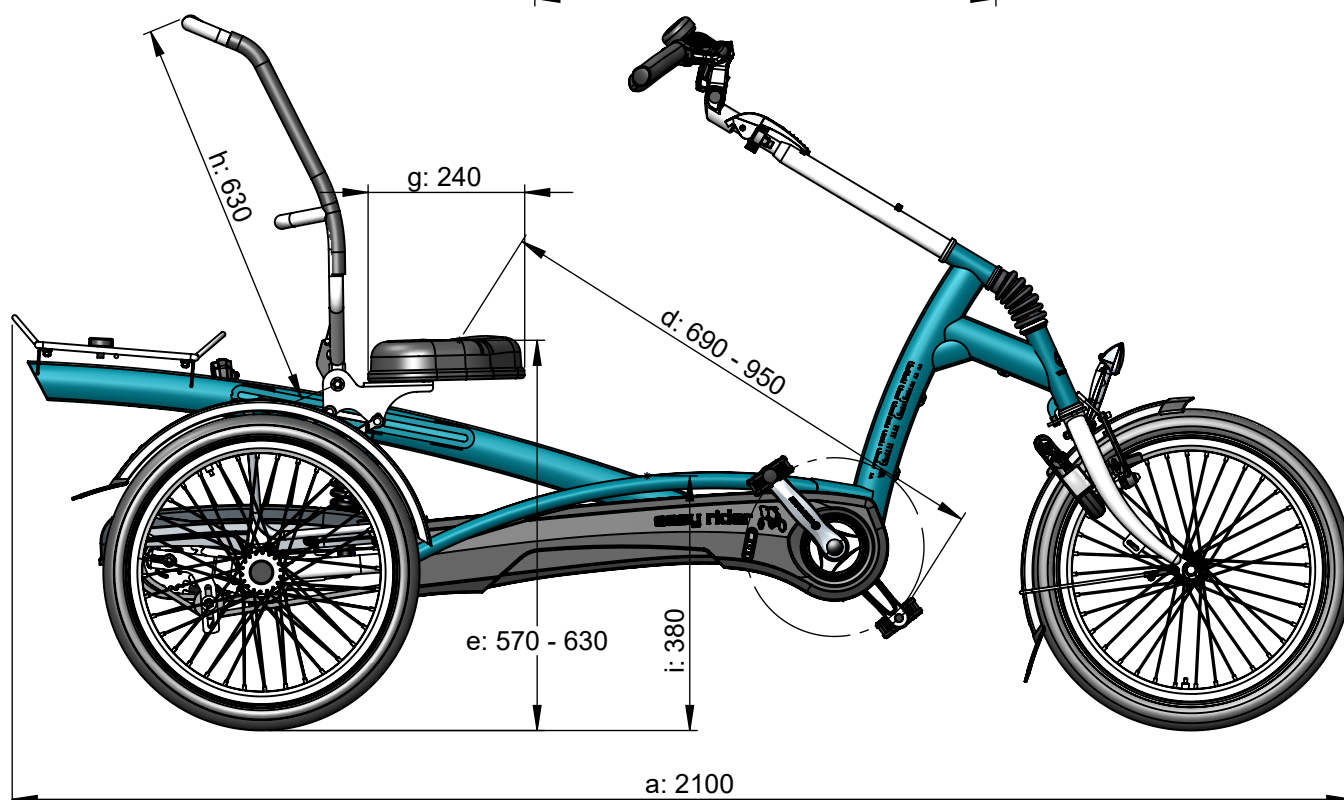

vanraam®
Let's all cycle

Standard frame size

- a = maximum length 2100 mm
- b = maximum width 750 mm
- c = height 1160 mm
- d = inseam 690 mm - 950 mm
- e = seat height 570 mm - 630 mm
- f = seat width 360 mm
- g = seat depth 240 mm
- h = backrest height 630 mm
- i = standover height 380 mm

Extended 15 cm and reinforced frame 150 kg

- a = maximum length 2250 mm
- b = maximum width 750 mm
- c = height 1160 mm
- d = inseam 690 mm - 950 mm
- e = seat height 630 mm - 690 mm
- f = seat width 360 mm
- g = seat depth 240 mm
- h = backrest height 630 mm
- i = standover height 380 mm