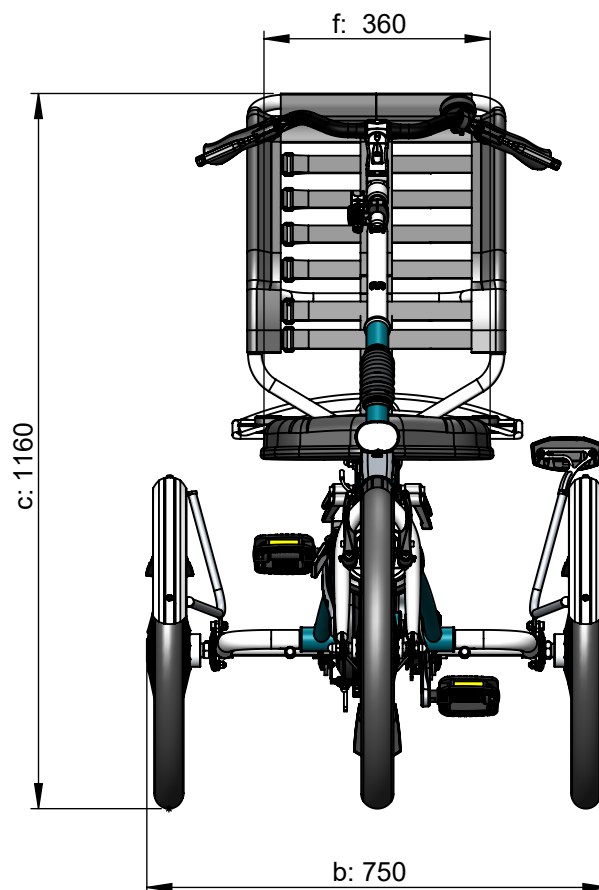

vanraam®
Let's all cycle

Standard frame size

- a = maximum length 2100 mm
- b = maximum width 750 mm
- c = height 1160 mm
- d = inseam 690 mm - 950 mm
- e = seat height 570 mm - 630 mm
- f = seat width 360 mm
- g = seat depth 240 mm
- h = backrest height 630 mm
- i = standover height 380 mm

Extended 15 cm and reinforced frame 150 kg

- a = maximum length 2250 mm
- b = maximum width 750 mm
- c = height 1160 mm
- d = inseam 690 mm - 950 mm
- e = seat height 630 mm - 690 mm
- f = seat width 360 mm
- g = seat depth 240 mm
- h = backrest height 630 mm
- i = standover height 380 mm