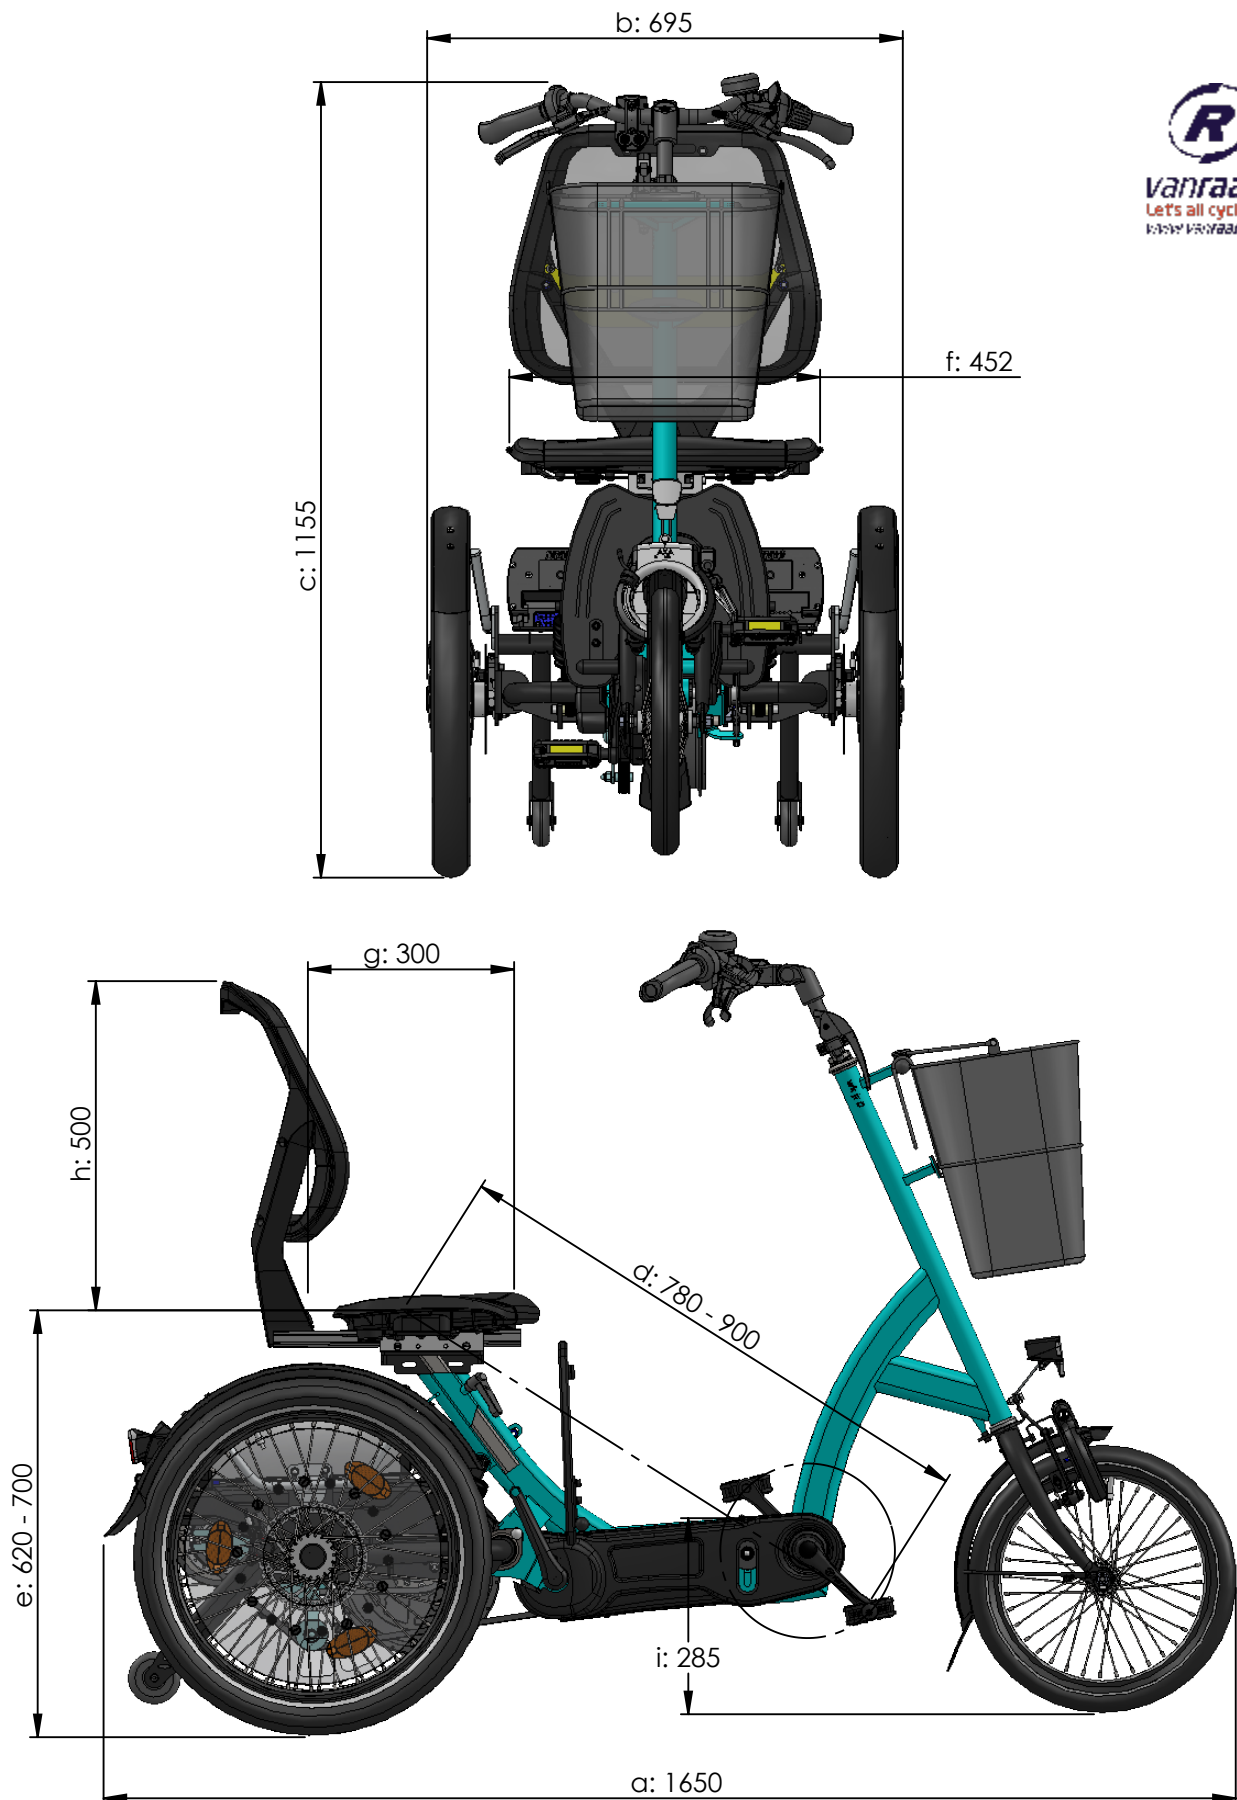

Vanraam
Let's all cycle
www.vanraam.com

Standard frame size

turning circle = 2,7 m

a = maximum length 1650 mm (storage length = 1570 mm with handlebar turned sideways)

b = maximale width 695 mm (incl. fenders and taillights)

c = height 1155 mm

d = inseam 780 mm - 900 mm

e = seat height 620 mm - 700 mm

f = seat width 452 mm

g = seat depth 300 mm

h = backrest height 500 mm

i = standover height 285 mm