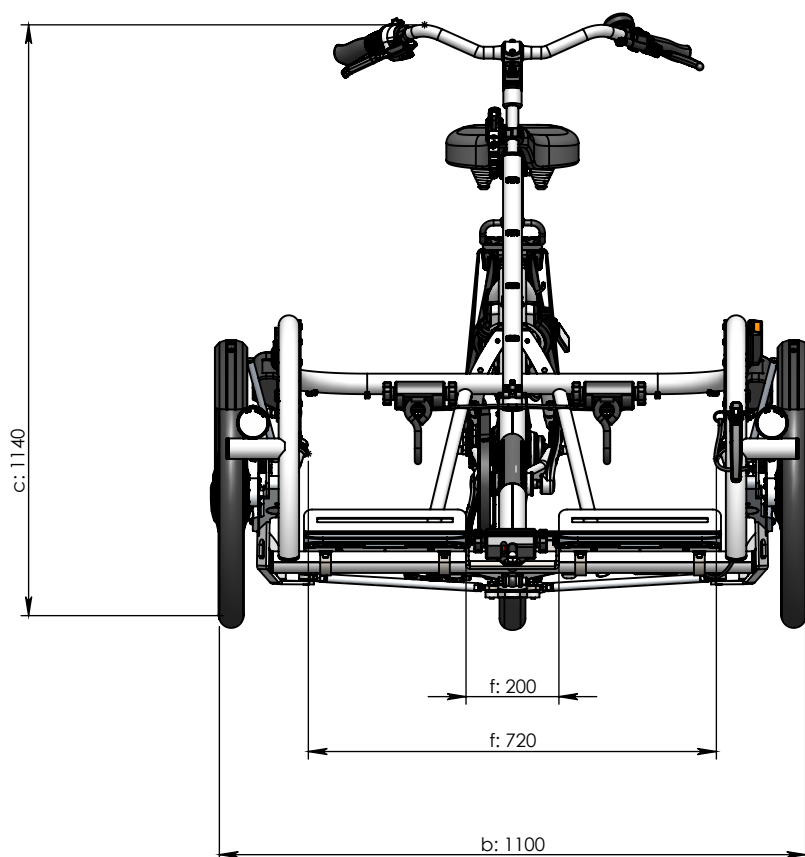

#### Standard frame

a = length: 2530 mm

b = width: 1100 mm

c = height: 1140 mm

d = inseam: 800 mm - 950 mm

e = frame height: 520 mm

f = wheelchair track width: 200 mm - 720 mm

turning circle = 7,1 m

turning circle reinforced version = 7,5 m