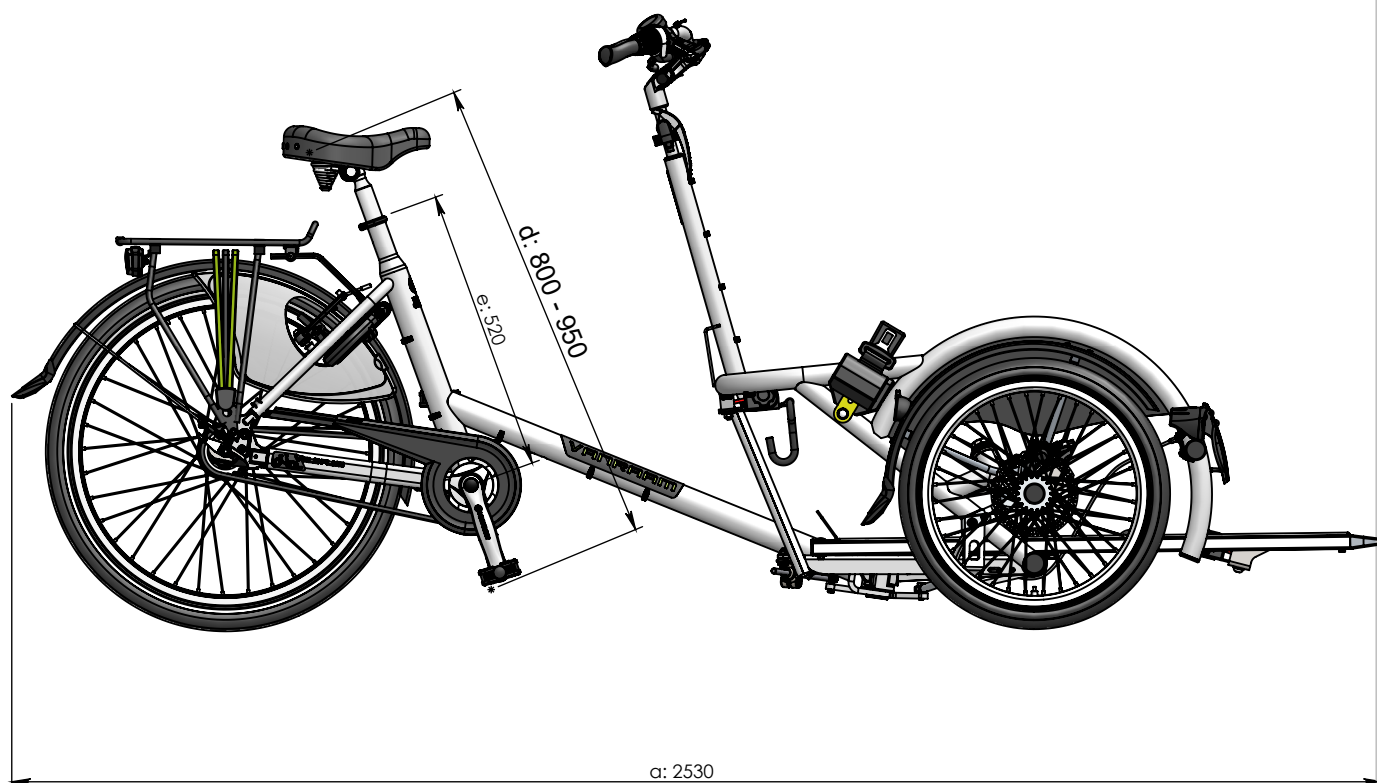

vanraam®  
Let's all cycle

#### Standard frame

a = length: 2530 mm

b = width: 1100 mm

c = height: 1140 mm

d = inseam: 800 mm - 950 mm

e = frame height: 520 mm

f = wheelchair track width: 200 mm - 720 mm

turning circle = 7,1 m

turning circle reinforced version = 7,5 m