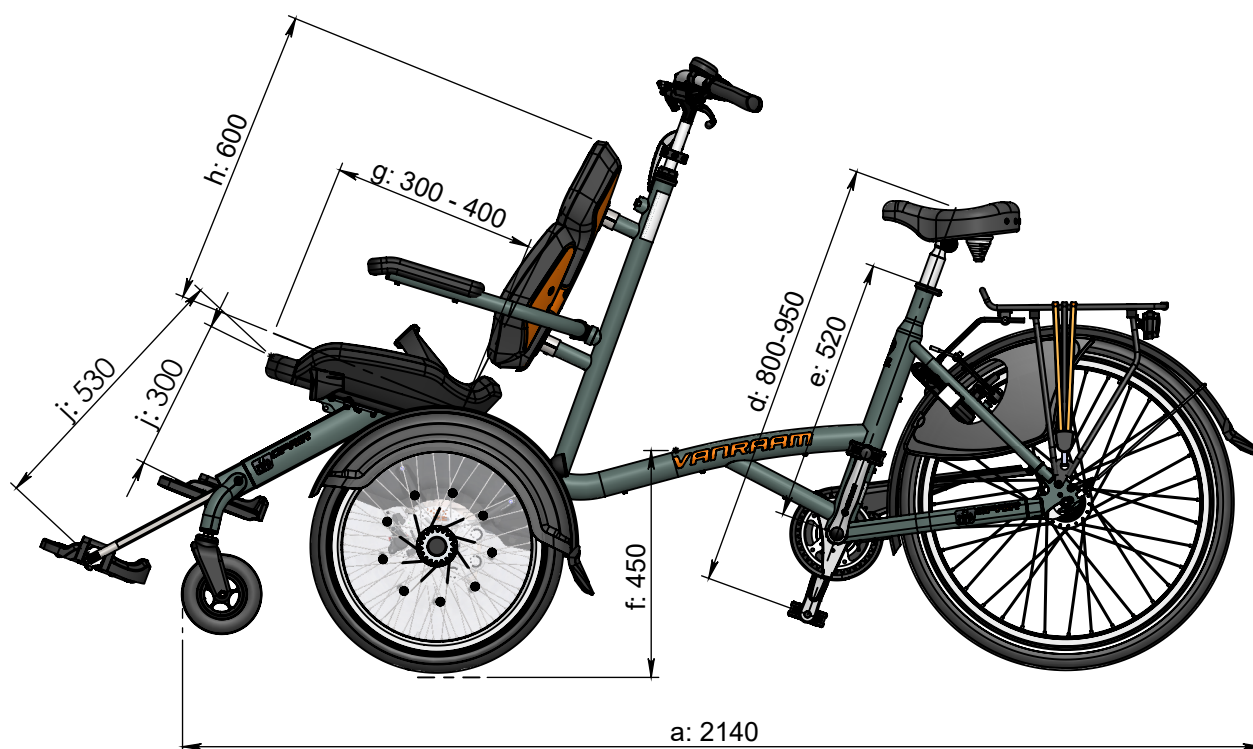

vanraam®
Let's all cycle

Standard frame size

a = maximum length 2140 mm

b = maximum width 760 mm

c = height 1200 mm

d = inseam 800 mm - 950 mm

e = frame height 520 mm

f = standover height rear 450 mm

g = seat depth 300 mm - 400 mm

h = backrest height 600 mm

i = seat width 500 mm

j = lower leg length 300 mm - 530 mm

turning circle = 6,2 m

Option adjustable seat width

i = 235 mm - 335 mm