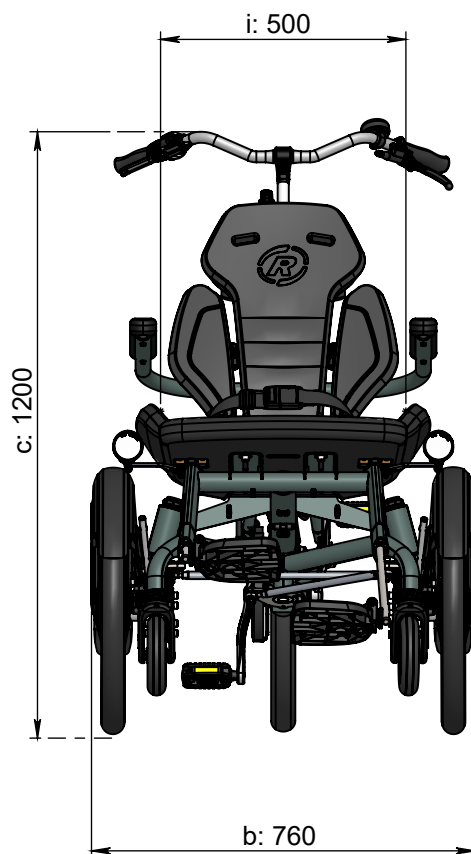

vanraam®
Let's all cycle

Standard frame size

a = maximum length 2140 mm

b = maximum width 760 mm

c = height 1200 mm

d = inseam 800 mm - 950 mm

e = frame height 520 mm

f = standover height rear 450 mm

g = seat depth 300 mm - 400 mm

h = backrest height 600 mm

i = seat width 500 mm

j = lower leg length 300 mm - 530 mm

turning circle = 6,2 m

Option adjustable seat width

i = 235 mm - 335 mm